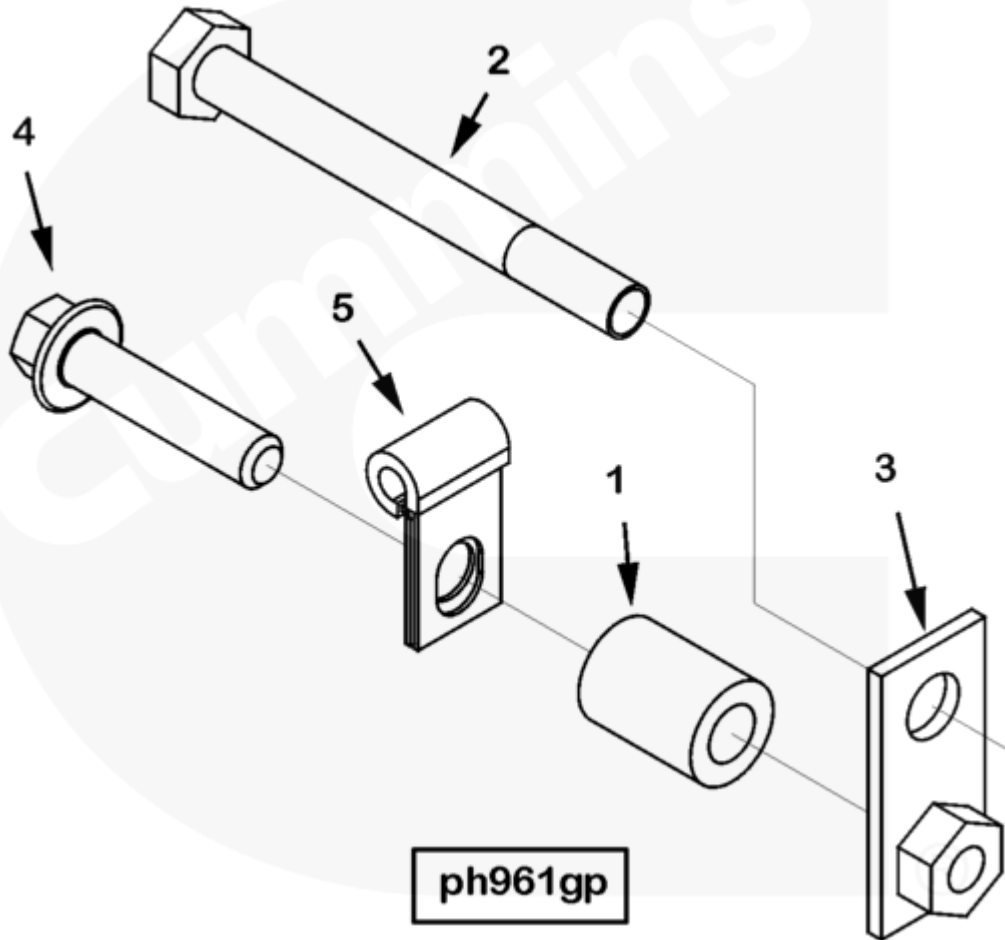

Parts Catalog - Option Detail

Electronic Parts Catalog - Option Detail				
Option	Group	Graphic	Film Card	Date
PH50022	05.06.1	ph961gp	P23	01-MAR-07
Engines	QSK23 CM2250 K109, QSK23 CM500			

©Cummins Inc

[SMALL](#) | [MEDIUM](#) | [LARGE](#)

Cart	Ref No	Part Number	Part Description	Required	Remarks
View My Cart					
		PH50022	Engine Control Module Mounting		
					Eng cnt module mounting
					for QSK23 bof engines for
					service